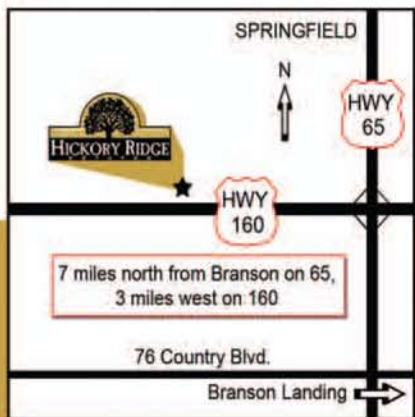

HICKORY RIDGE ESTATES

*The Finest Homes
in the Ozarks*

- 2.5 to 31 Acre Lots
- Branson Schools
- Gated Security by Carnahan White
- Paved Roads, Street Lights, Underground Electric
- Telephone, High Speed Internet
- Protective Covenants & Architectural Guidelines

Prestigious Gated Neighborhood!

Priced from **\$87,900**

For More Information

417-294-2999

Hwy 160

Entrance

Fire Station

Future Development