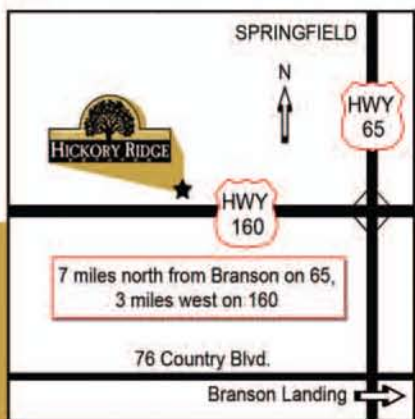

# HICKORY RIDGE ESTATES

*The Finest Homes  
in the Ozarks*

- 2.5 to 31 Acre Lots
- Branson Schools
- Gated Security by Carnahan White
- Paved Roads, Street Lights, Underground Electric
- Telephone, High Speed Internet
- Protective Covenants & Architectural Guidelines

*Prestigious Gated Neighborhood!*

Priced from **\$87,900**

For More Information

**417-294-2999**

Hwy 160

Entrance

Fire Station

Future Development