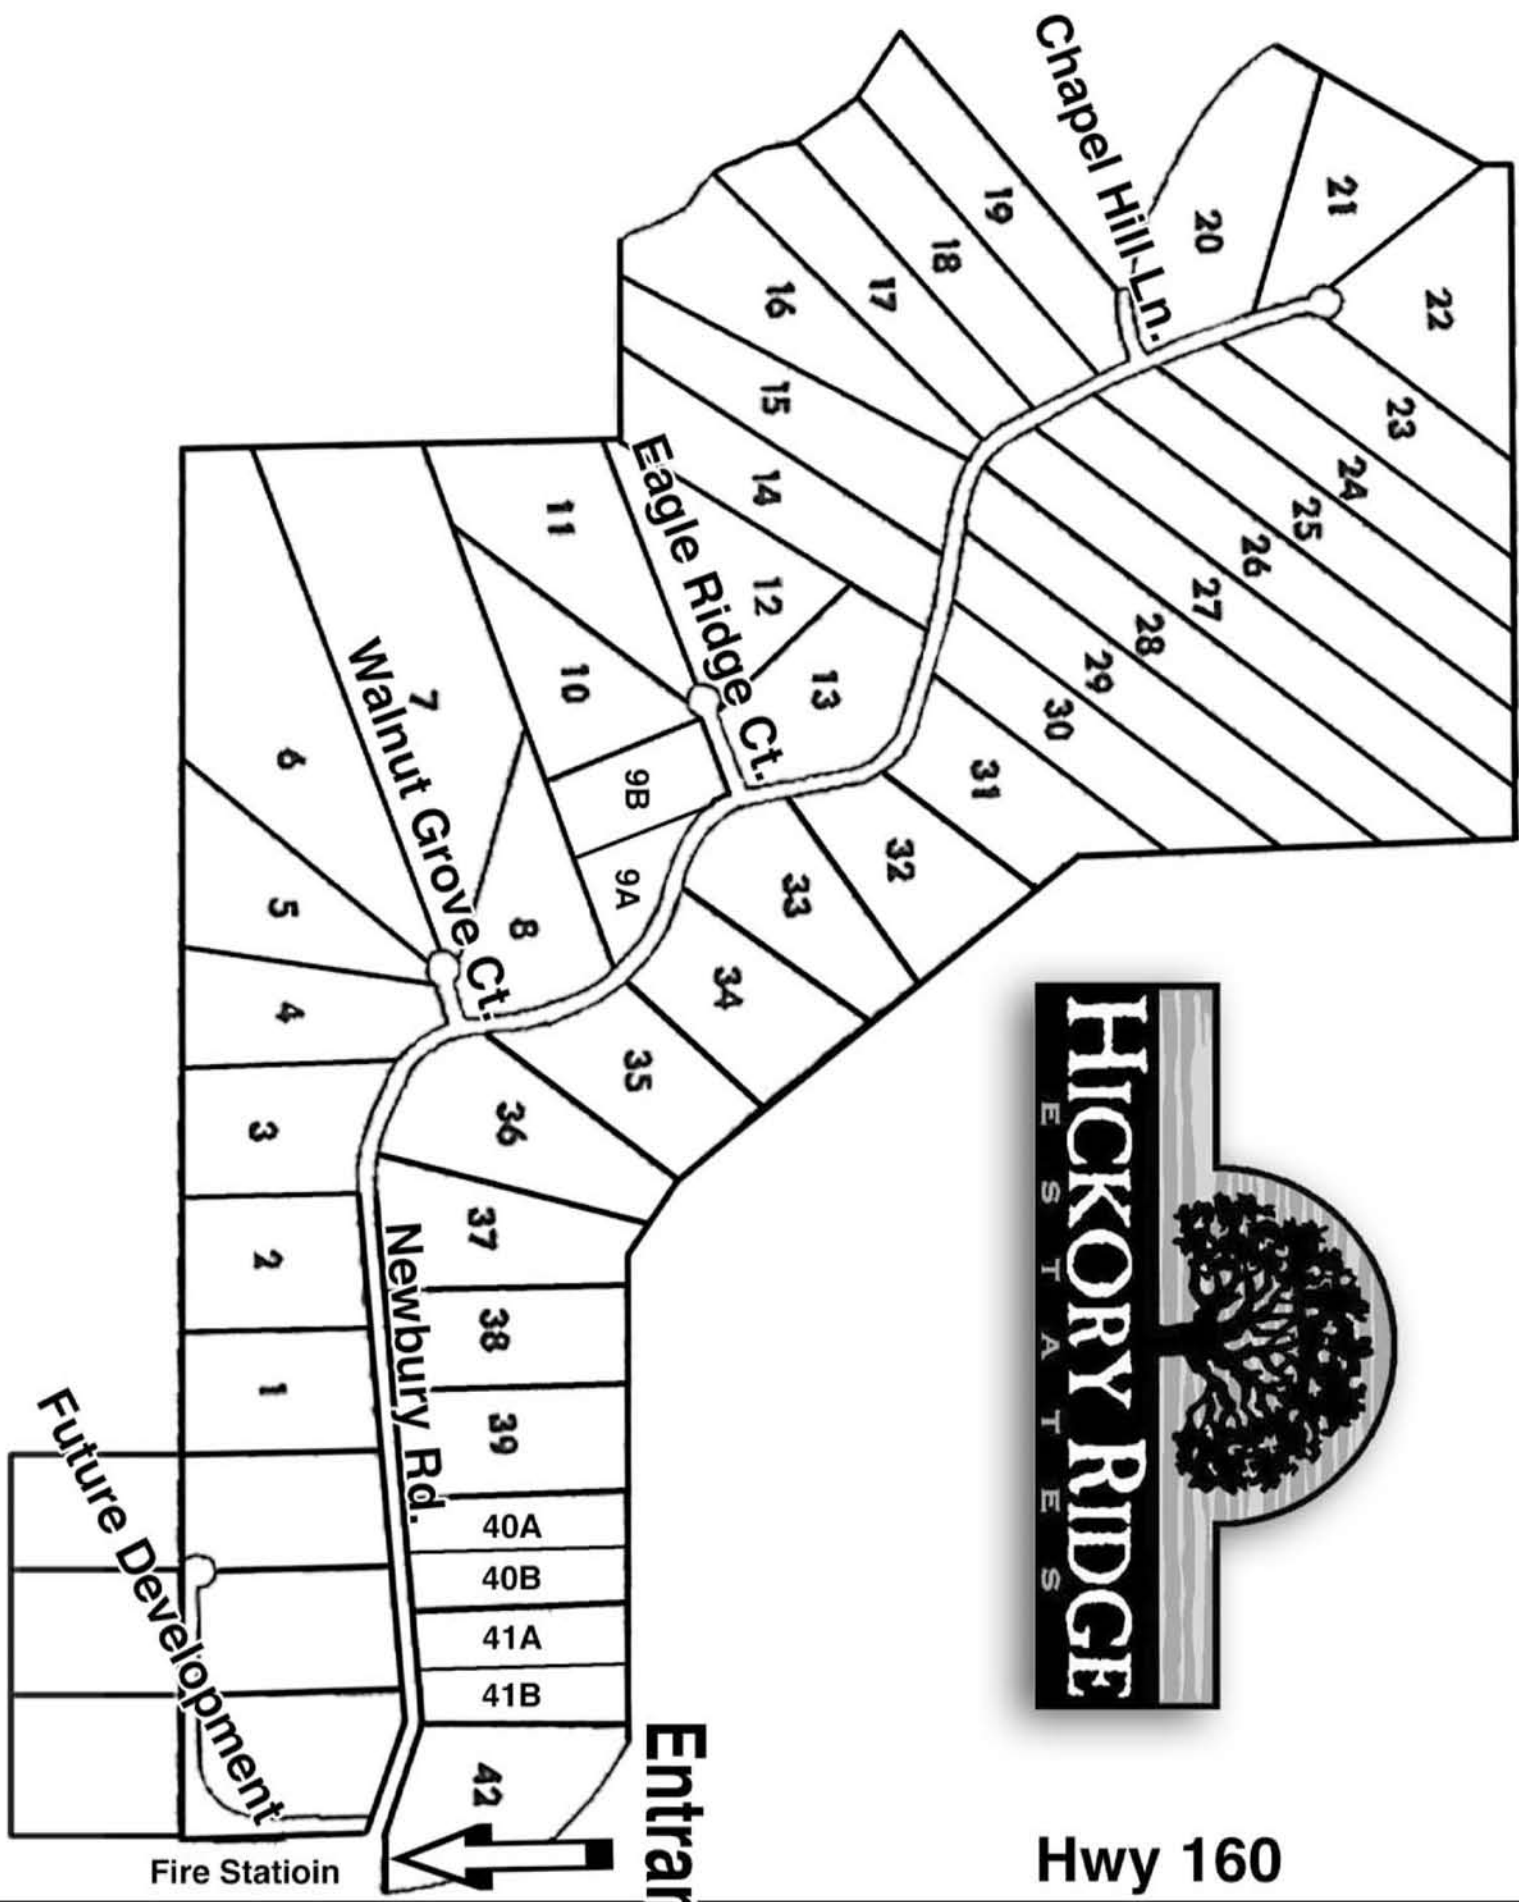

Hwy 160

Entrance

Fire Station

Future Development