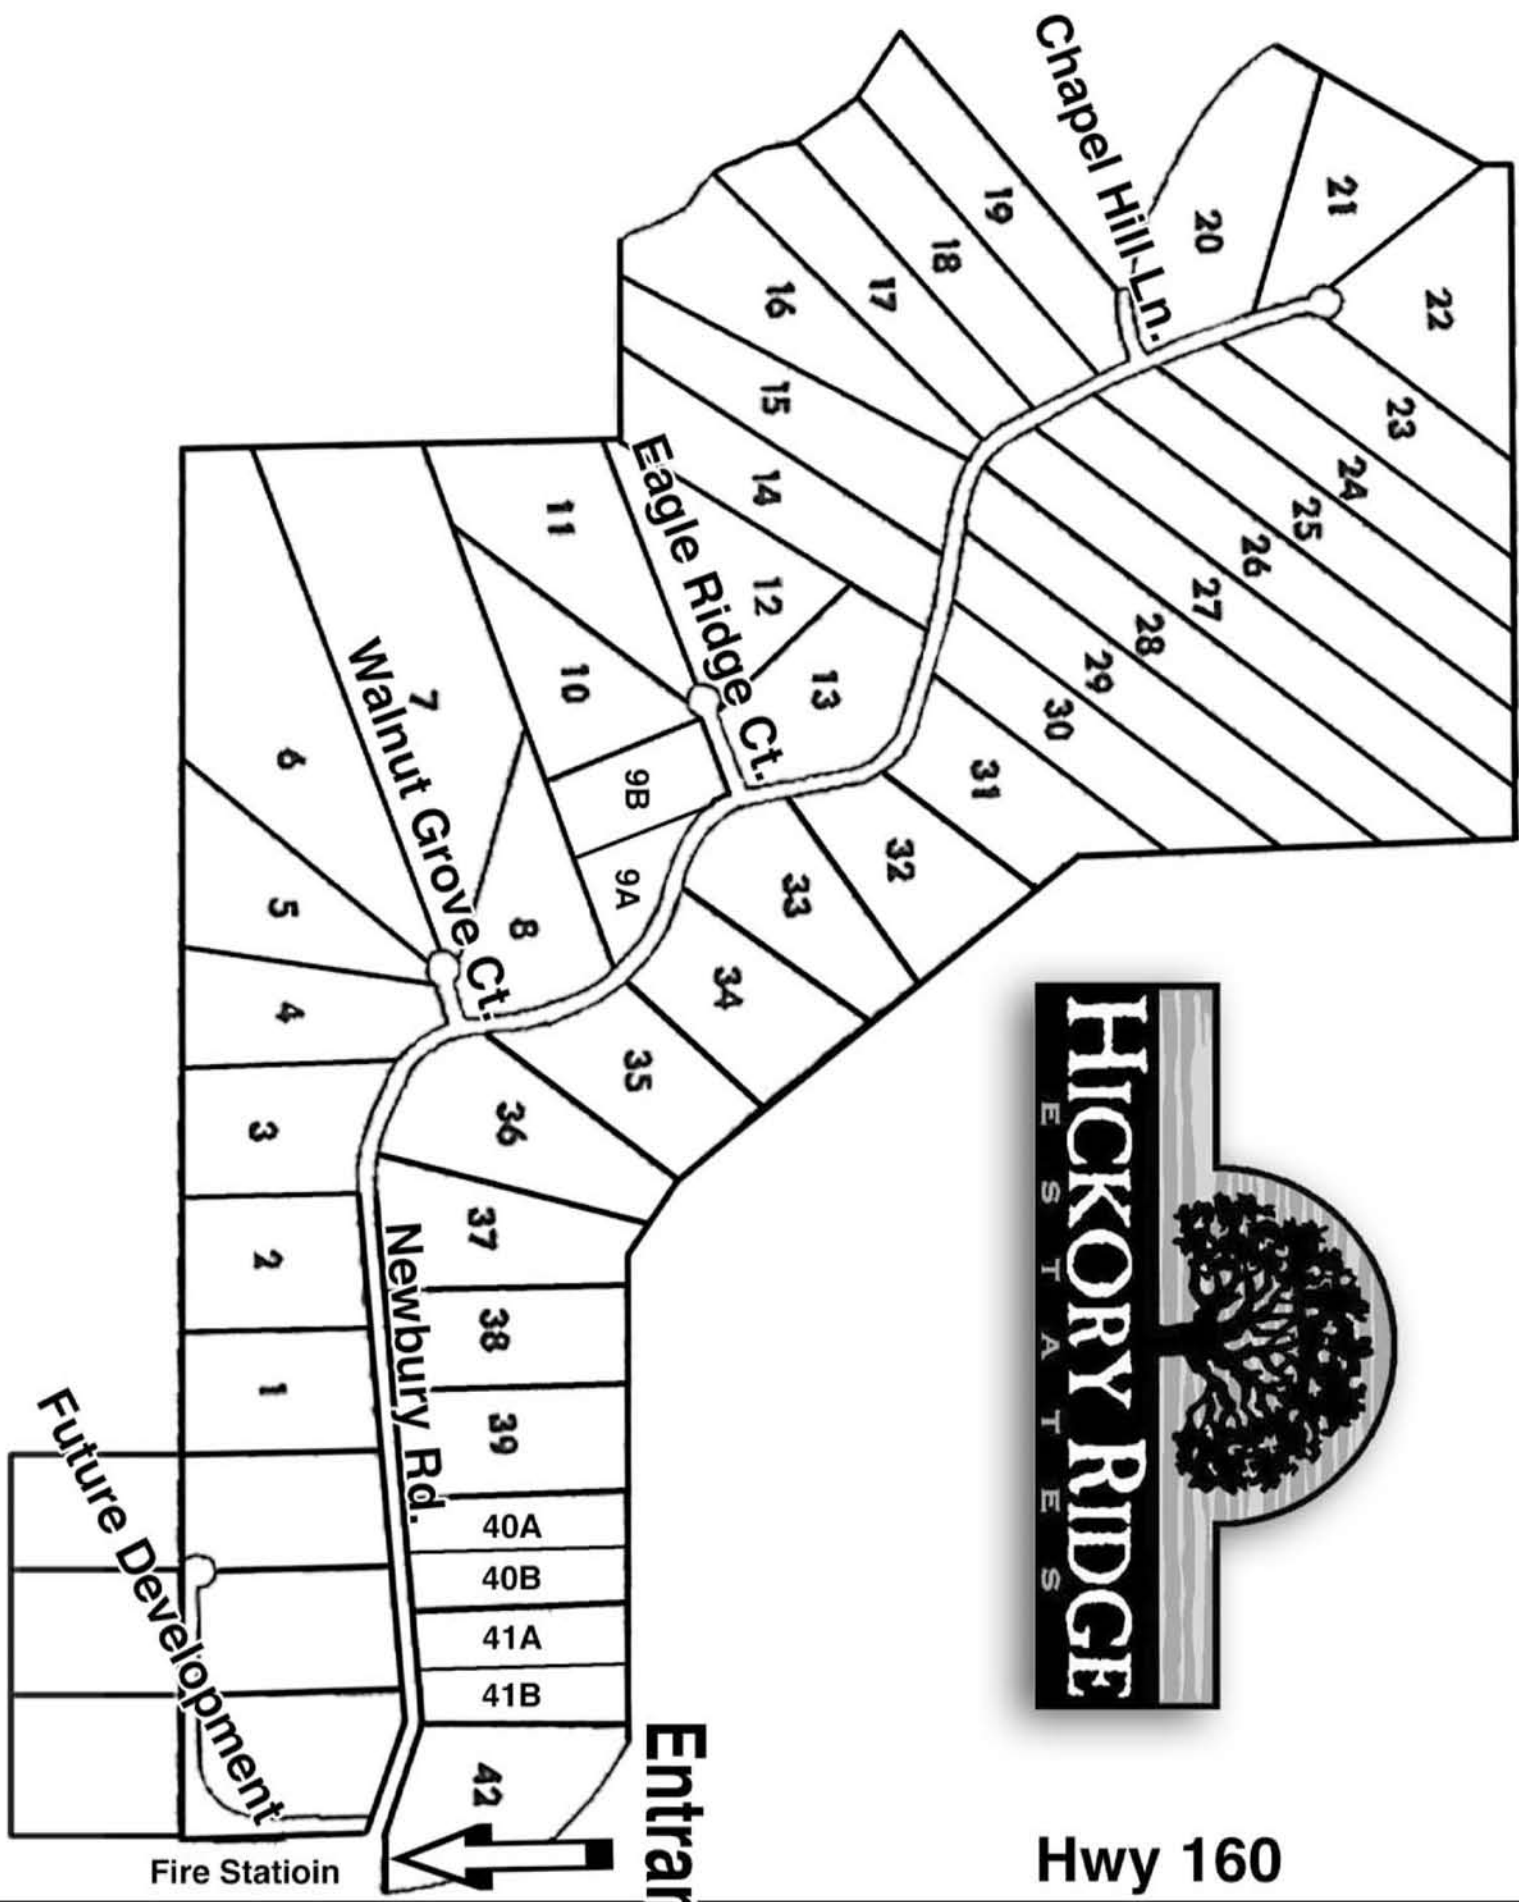

HICKORY RIDGE ESTATES

*The Finest Homes
in the Ozarks*

- 2.5 to 31 Acre Lots
- Branson Schools
- Gated Security by Carnahan White
- Paved Roads, Street Lights, Underground Electric
- Telephone, High Speed Internet
- Protective Covenants & Architectural Guidelines

Prestigious Gated Neighborhood!

Priced from **\$87,900**

For More Information

417-294-2999

Hwy 160

Entrance

Fire Station

Future Development